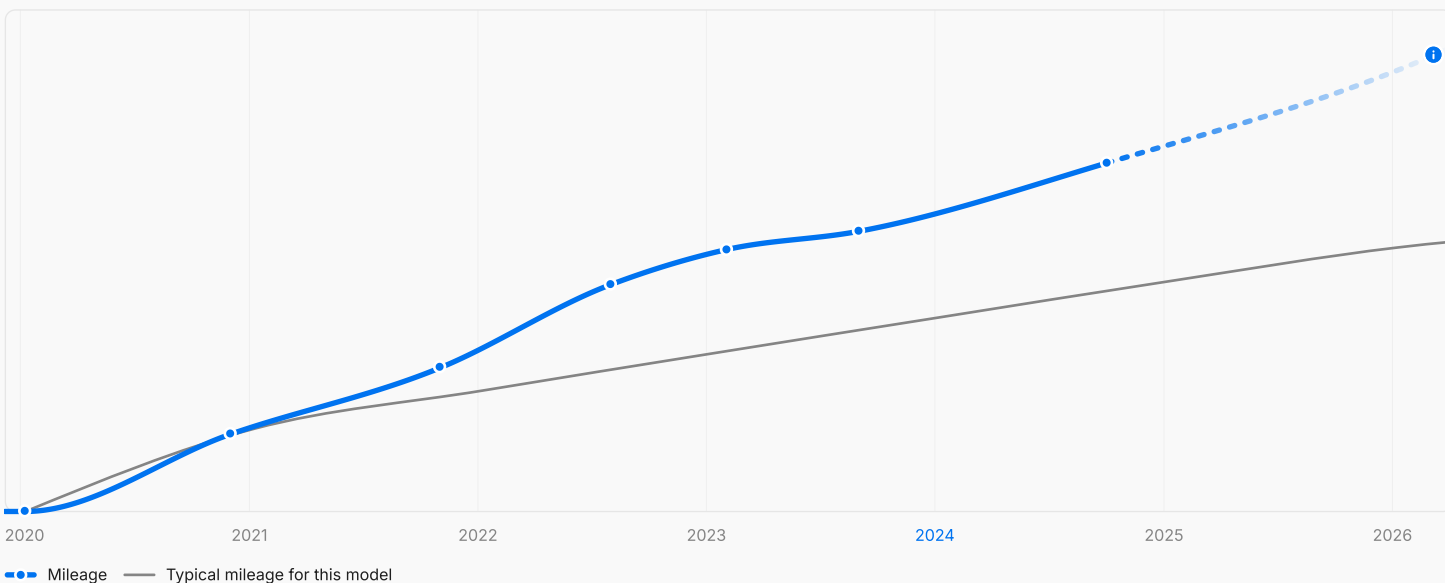

Police database stolen vehicle check completed in:

 Czechia  Romania  Italy  Hungary  Slovenia  Slovakia  Canada

Mileage

We checked if the mileage looks accurate or if it may have been tampered with.

Summary

- Last known mileage: 106,838 km
- Average mileage for similar models: 81,903 km
- 7 mileage records found

Odometer records

01/2020	12 km
12/2020	23,656 km
11/2021	44,027 km
08/2022	69,561 km
02/2023	80,265 km